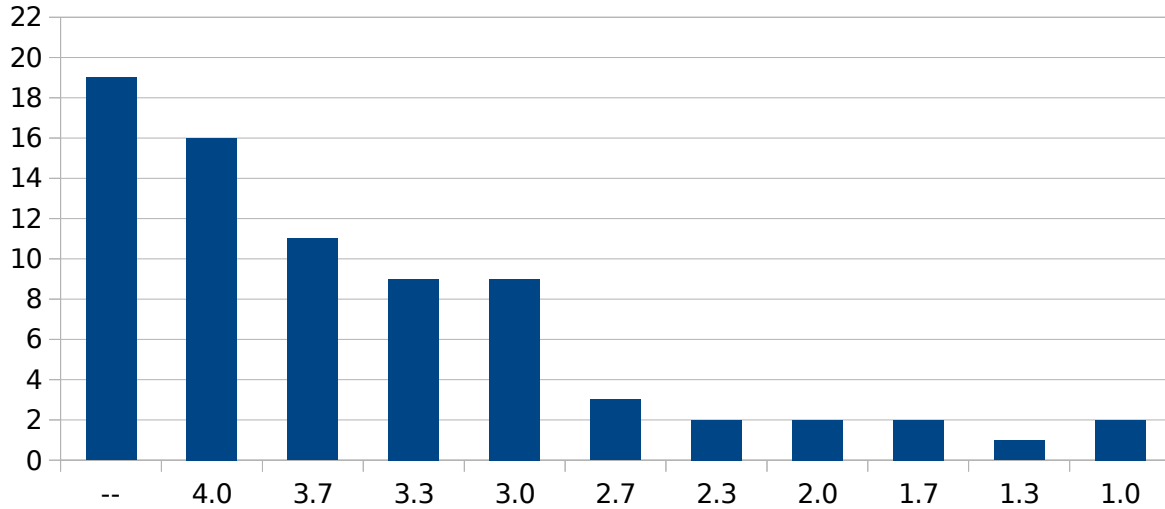

## Lineare Algebra (Universität Bielefeld)

Punkte	Note	#	%
0	--	19	25.0%
20	4.0	16	21.1%
22	3.7	11	14.5%
24	3.3	9	11.8%
26	3.0	9	11.8%
28	2.7	3	3.9%
30	2.3	2	2.6%
32	2.0	2	2.6%
34	1.7	2	2.6%
36	1.3	1	1.3%
38	1.0	2	2.6%